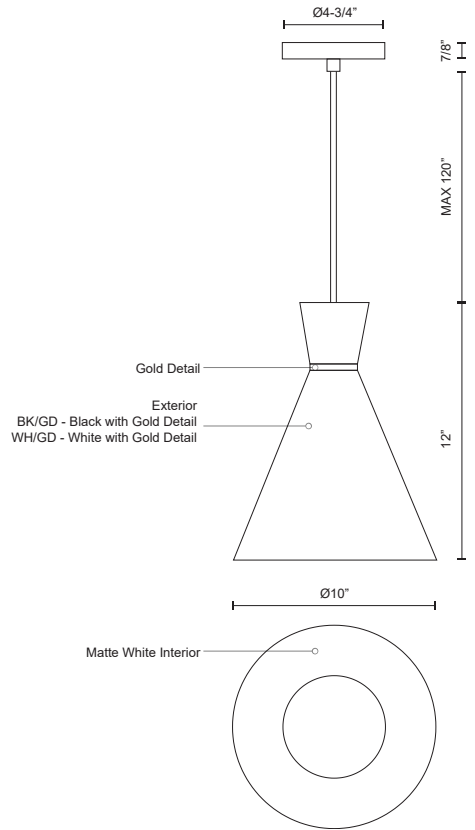

VANDERBILT
493210
 PENDANTS

PROJECT

493210-BK/GD
 Black with Gold
 detail

493210-WH/GD
 White with Gold
 detail

SPECIFICATION DETAILS

* For custom options, consult factory for details.

Fixture Dimensions	D10" x H12"
Lamp Type	Incandescent, Medium Base
Bulbs Included	No
Wattage	1 x 60W
Voltage	120V
Shade Details	Spun Aluminum Shade
Adjustable	Yes
Wire Length	120" Max
Wire Type	Color Matching SVT Cord
Location	Dry
Warranty	5 Years
Canopy Dimensions	D4-3/4" x H7/8"

DESCRIPTION

Single-lamp pendant with conical aluminum shade with fine powder-coated finishes and anodized gold ring detail. Exterior shade colors are white or black, with matte white interior. Suspended by cloth cable